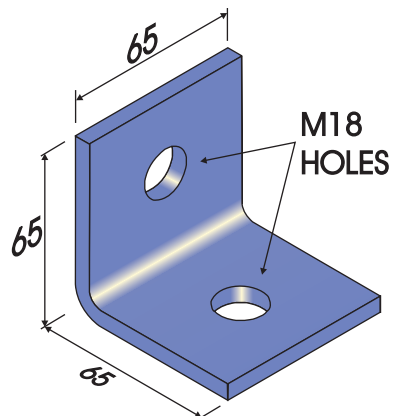

**FM132 R SERIES
INSULATING CLIP
SIZES 1/4" TO 4 1/8"**

Features:

1. Suitable for refrigeration pipework.
2. Plastic inserts are designed to withstand temperatures between -30C to 125C
3. Self locking nut
4. Insulates against heat loss and reduces vibration

**FM127 SP WRAP AROUND
FIRE PROTECTION BAND
SIZES 25nb TO 50nb**

EF1200 SERIES - ZINC PLATED

FM3087 COLUMN BEAM CLAMP

**EF12000
ANGLE BRACKET**

NEW PRODUCTS

DOMESTIC PLUMBING CLIP HEADS

PVC CLIPS		
PART NO.	COLOUR	BOX QTY
DMPVC-040	WHITE	20
DMPVC-050	WHITE	20
DMPVC-065	WHITE	20
DMPVC-080	WHITE	20
DMPVC-100	WHITE	20
DMPVC-150	WHITE	20

PVC EXPANSION CLIPS		
PART NO.	COLOUR	BOX QTY
DMPVCEXP-040	GREY	20
DMPVCEXP-050	GREY	20
DMPVCEXP-065	GREY	20
DMPVCEXP-080	GREY	20
DMPVCEXP-100	GREY	20

COPPER CLIPS		
PART NO.	COLOUR	BOX QTY
DMCU-015	BROWN	20
DMCU-020	BROWN	20
DMCU-025	BROWN	20
DMCU-032	BROWN	20
DMCU-040	BROWN	20
DMCU-050	BROWN	20
DMCU-065	BROWN	20
DMCU-080	BROWN	20
DMCU-100	BROWN	20
DMCU-152	BROWN	20