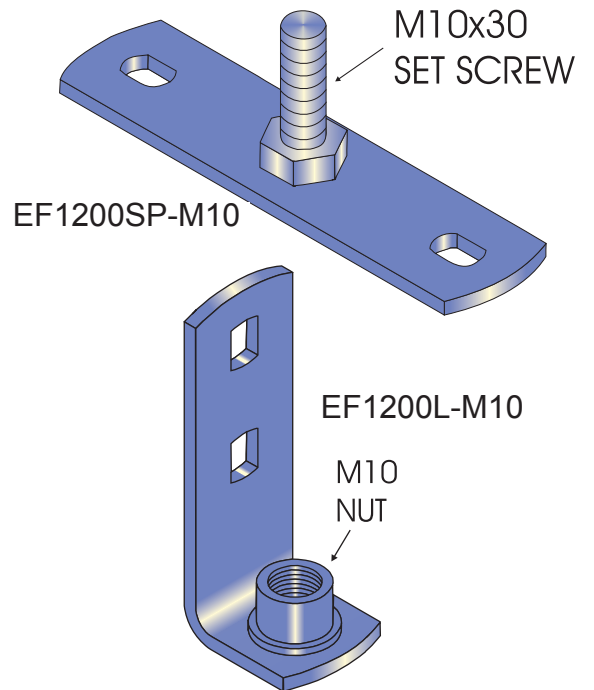

**FM132 R SERIES
INSULATING CLIP
SIZES 1/4" TO 4 1/8"**

Features:

1. Suitable for refrigeration pipework.
2. Plastic inserts are designed to withstand temperatures between -30C to 125C
3. Self locking nut
4. Insulates against heat loss and reduces vibration

**FM127 SP WRAP AROUND
FIRE PROTECTION BAND
SIZES 25nb TO 50nb**

EF1200 SERIES - ZINC PLATED

FM3087 COLUMN BEAM CLAMP

**EF12000
ANGLE BRACKET**

NEW PRODUCTS

DOMESTIC PLUMBING CLIP HEADS

PVC CLIPS		
PART NO.	COLOUR	BOX QTY
DMPVC-040	WHITE	20
DMPVC-050	WHITE	20
DMPVC-065	WHITE	20
DMPVC-080	WHITE	20
DMPVC-100	WHITE	20
DMPVC-150	WHITE	20

PVC EXPANSION CLIPS		
PART NO.	COLOUR	BOX QTY
DMPVCEXP-040	GREY	20
DMPVCEXP-050	GREY	20
DMPVCEXP-065	GREY	20
DMPVCEXP-080	GREY	20
DMPVCEXP-100	GREY	20

COPPER CLIPS		
PART NO.	COLOUR	BOX QTY
DMCU-015	BROWN	20
DMCU-020	BROWN	20
DMCU-025	BROWN	20
DMCU-032	BROWN	20
DMCU-040	BROWN	20
DMCU-050	BROWN	20
DMCU-065	BROWN	20
DMCU-080	BROWN	20
DMCU-100	BROWN	20
DMCU-152	BROWN	20