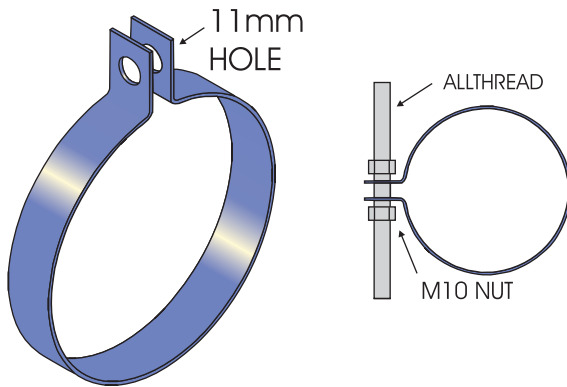

**FM132 R SERIES
INSULATING CLIP
SIZES 1/4" TO 4 1/8"**

Features:

1. Suitable for refrigeration pipework.
2. Plastic inserts are designed to withstand temperatures between -30C to 125C
3. Self locking nut
4. Insulates against heat loss and reduces vibration

**FM127 SP WRAP AROUND
FIRE PROTECTION BAND
SIZES 25nb TO 50nb**

EF1200 SERIES - ZINC PLATED

FM3087 COLUMN BEAM CLAMP

**EF12000
ANGLE BRACKET**

NEW PRODUCTS

DOMESTIC PLUMBING CLIP HEADS

PVC CLIPS		
PART NO.	COLOUR	BOX QTY
DMPVC-040	WHITE	20
DMPVC-050	WHITE	20
DMPVC-065	WHITE	20
DMPVC-080	WHITE	20
DMPVC-100	WHITE	20
DMPVC-150	WHITE	20

PVC EXPANSION CLIPS		
PART NO.	COLOUR	BOX QTY
DMPVCEXP-040	GREY	20
DMPVCEXP-050	GREY	20
DMPVCEXP-065	GREY	20
DMPVCEXP-080	GREY	20
DMPVCEXP-100	GREY	20

COPPER CLIPS		
PART NO.	COLOUR	BOX QTY
DMCU-015	BROWN	20
DMCU-020	BROWN	20
DMCU-025	BROWN	20
DMCU-032	BROWN	20
DMCU-040	BROWN	20
DMCU-050	BROWN	20
DMCU-065	BROWN	20
DMCU-080	BROWN	20
DMCU-100	BROWN	20
DMCU-152	BROWN	20