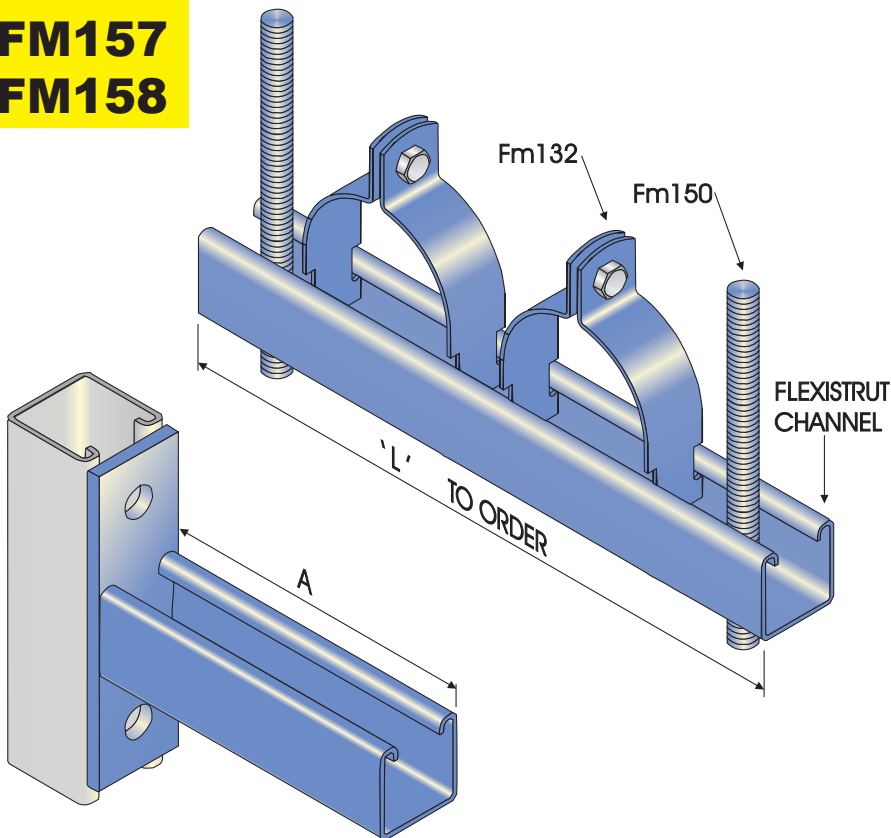

**FM155
FM156
FM157
FM158**

**FM155
FLEXISTRUT
CHANNEL TRAPEZE**

FINISH: GALVANISED

**FM156
FLEXISTRUT
CANTILEVER BRACKET**

| PART NO. | A |
|-----------|-----|
| FM156-150 | 150 |
| FM156-300 | 300 |
| FM156-450 | 450 |
| FM156-600 | 600 |
| FM156-700 | 700 |

FINISH: GALVANISED

**FM157
FLEXISTRUT
CANTILEVER BRACKET**

| PART NO. | A |
|-----------|-----|
| FM157-150 | 150 |
| FM157-300 | 300 |
| FM157-450 | 450 |
| FM157-600 | 600 |

FINISH: GALVANISED

**FM158
FLEXISTRUT
CANTILEVER BRACKET**

| PART NO. | A |
|-----------|-----|
| FM158-150 | 150 |
| FM158-300 | 300 |
| FM158-450 | 450 |
| FM158-600 | 600 |
| FM158-780 | 780 |

FINISH: GALVANISED