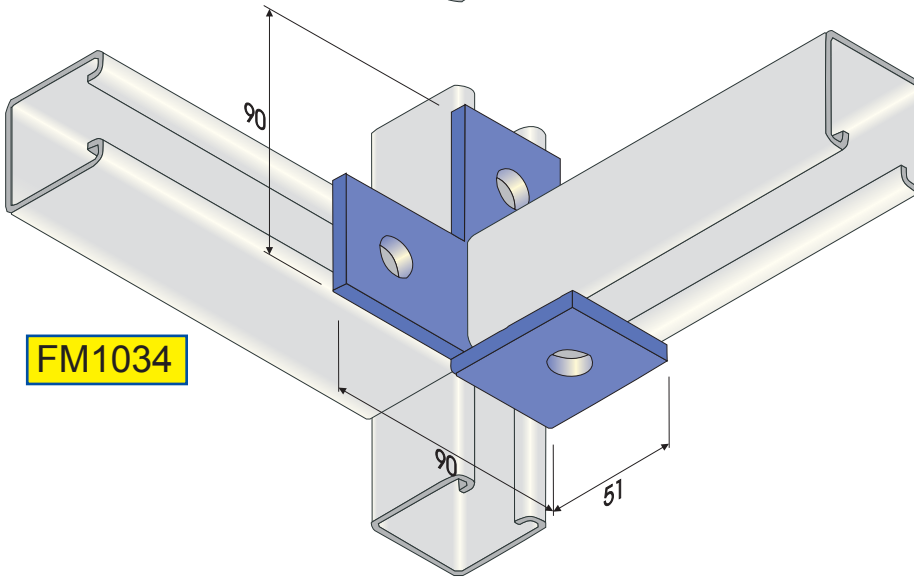

90 DEGREE ANGLE FITTINGS

FM1026
FM1068
FM1326
FM1346
FM1458

FM1068

FM1026

FM1326

FM1346

FM1458

NOTE:
 STD FINISH Z.P.
 OTHER FINISHES AVAIL.
 ALL HOLES 14mm
 MATERIAL 40 x 6
 (U.N.O)

90 DEGREE ANGLE FITTINGS

FM1033
FM1038
FM1325
FM2484

FM1325

FM2484

FM1038

FM1033

NOTE:
 STD FINISH Z.P.
 OTHER FINISHES AVAIL.
 ALL HOLES 14mm
 MATERIAL 40 x 6
 (U.N.O)

FM1034
FM1035
FM1037

90 DEGREE ANGLE FITTINGS

NOTE:
STD FINISH Z.P.
OTHER FINISHES AVAIL.
ALL HOLES 14mm
MATERIAL 40 x 6
(U.N.O)