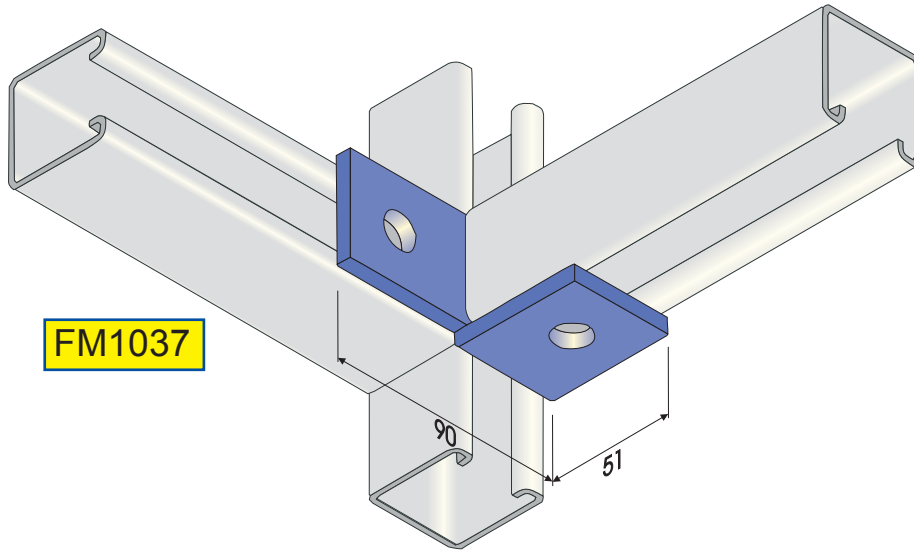

90 DEGREE ANGLE FITTINGS

FM1026
FM1068
FM1326
FM1346
FM1458

FM1068

FM1026

FM1326

FM1346

FM1458

NOTE:
 STD FINISH Z.P.
 OTHER FINISHES AVAIL.
 ALL HOLES 14mm
 MATERIAL 40 x 6
 (U.N.O)

90 DEGREE ANGLE FITTINGS

FM1033
FM1038
FM1325
FM2484

FM1325

FM2484

FM1038

FM1033

NOTE:
 STD FINISH Z.P.
 OTHER FINISHES AVAIL.
 ALL HOLES 14mm
 MATERIAL 40 x 6
 (U.N.O)

FM1034
FM1035
FM1037

90 DEGREE ANGLE FITTINGS

NOTE:
STD FINISH Z.P.
OTHER FINISHES AVAIL.
ALL HOLES 14mm
MATERIAL 40 x 6
(U.N.O)