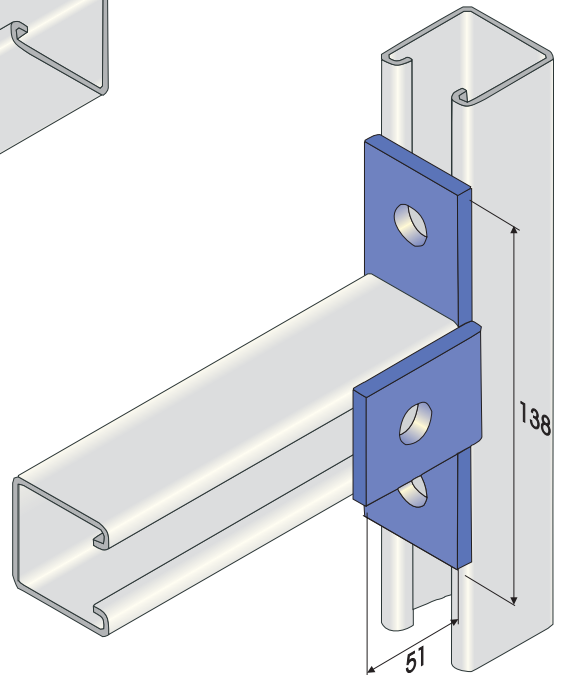

90 DEGREE ANGLE FITTINGS

FM1026
FM1068
FM1326
FM1346
FM1458

FM1068

FM1026

FM1326

FM1346

FM1458

NOTE:
 STD FINISH Z.P.
 OTHER FINISHES AVAIL.
 ALL HOLES 14mm
 MATERIAL 40 x 6
 (U.N.O)

90 DEGREE ANGLE FITTINGS

FM1033
FM1038
FM1325
FM2484

FM1325

FM2484

FM1038

FM1033

NOTE:
 STD FINISH Z.P.
 OTHER FINISHES AVAIL.
 ALL HOLES 14mm
 MATERIAL 40 x 6
 (U.N.O)

FM1034
FM1035
FM1037

90 DEGREE ANGLE FITTINGS

NOTE:
STD FINISH Z.P.
OTHER FINISHES AVAIL.
ALL HOLES 14mm
MATERIAL 40 x 6
(U.N.O)