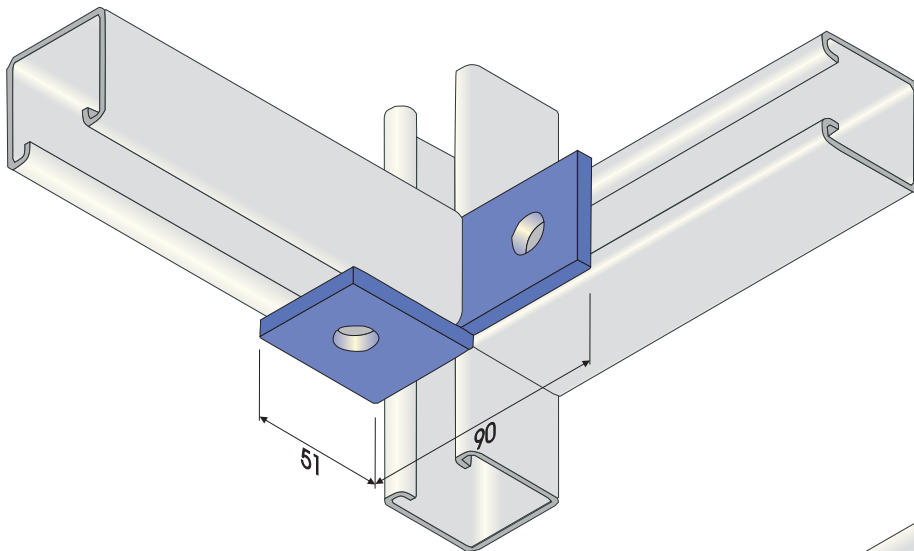

90 DEGREE ANGLE FITTINGS

FM1026
FM1068
FM1326
FM1346
FM1458

FM1068

FM1026

FM1326

FM1346

FM1458

NOTE:
 STD FINISH Z.P.
 OTHER FINISHES AVAIL.
 ALL HOLES 14mm
 MATERIAL 40 x 6
 (U.N.O)

90 DEGREE ANGLE FITTINGS

FM1033
FM1038
FM1325
FM2484

FM1325

FM2484

FM1038

FM1033

NOTE:
 STD FINISH Z.P.
 OTHER FINISHES AVAIL.
 ALL HOLES 14mm
 MATERIAL 40 x 6
 (U.N.O)

FM1034
FM1035
FM1037

90 DEGREE ANGLE FITTINGS

NOTE:
STD FINISH Z.P.
OTHER FINISHES AVAIL.
ALL HOLES 14mm
MATERIAL 40 x 6
(U.N.O)