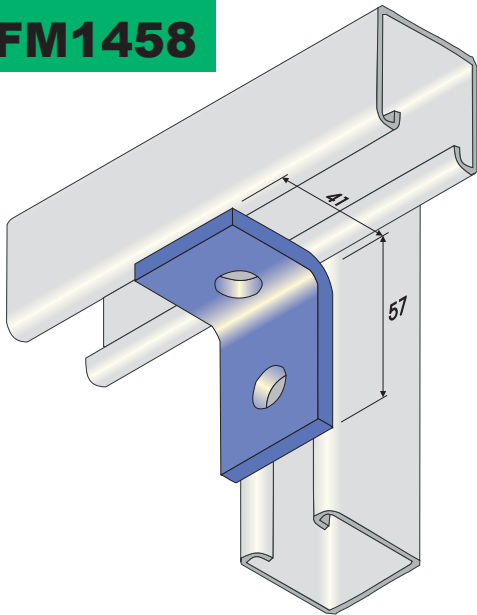

90 DEGREE ANGLE FITTINGS

FM1026
FM1068
FM1326
FM1346
FM1458

FM1068

FM1026

FM1326

FM1346

FM1458

NOTE:
 STD FINISH Z.P.
 OTHER FINISHES AVAIL.
 ALL HOLES 14mm
 MATERIAL 40 x 6
 (U.N.O)

90 DEGREE ANGLE FITTINGS

FM1033
FM1038
FM1325
FM2484

FM1325

FM2484

FM1038

FM1033

NOTE:
 STD FINISH Z.P.
 OTHER FINISHES AVAIL.
 ALL HOLES 14mm
 MATERIAL 40 x 6
 (U.N.O)

FM1034
FM1035
FM1037

90 DEGREE ANGLE FITTINGS

NOTE:
STD FINISH Z.P.
OTHER FINISHES AVAIL.
ALL HOLES 14mm
MATERIAL 40 x 6
(U.N.O)