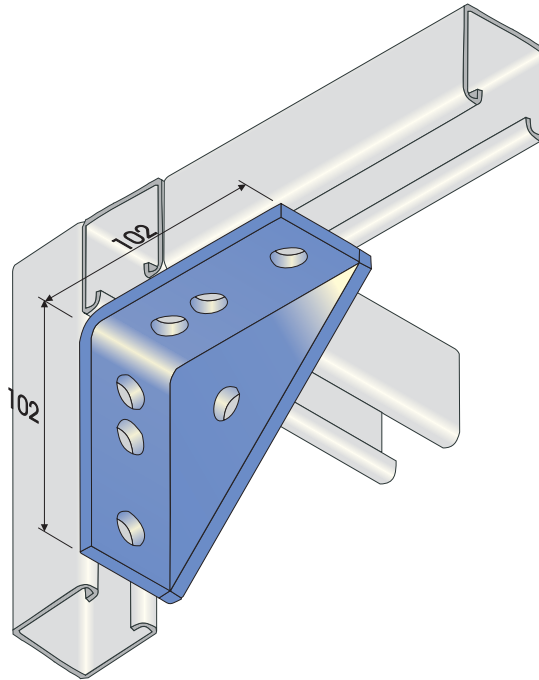

90 DEGREE ANGLE FITTINGS

FM1026
FM1068
FM1326
FM1346
FM1458

FM1068

FM1026

FM1326

FM1346

FM1458

NOTE:
 STD FINISH Z.P.
 OTHER FINISHES AVAIL.
 ALL HOLES 14mm
 MATERIAL 40 x 6
 (U.N.O)

90 DEGREE ANGLE FITTINGS

FM1033
FM1038
FM1325
FM2484

FM1325

FM2484

FM1038

FM1033

NOTE:
 STD FINISH Z.P.
 OTHER FINISHES AVAIL.
 ALL HOLES 14mm
 MATERIAL 40 x 6
 (U.N.O)

FM1034
FM1035
FM1037

90 DEGREE ANGLE FITTINGS

NOTE:
STD FINISH Z.P.
OTHER FINISHES AVAIL.
ALL HOLES 14mm
MATERIAL 40 x 6
(U.N.O)