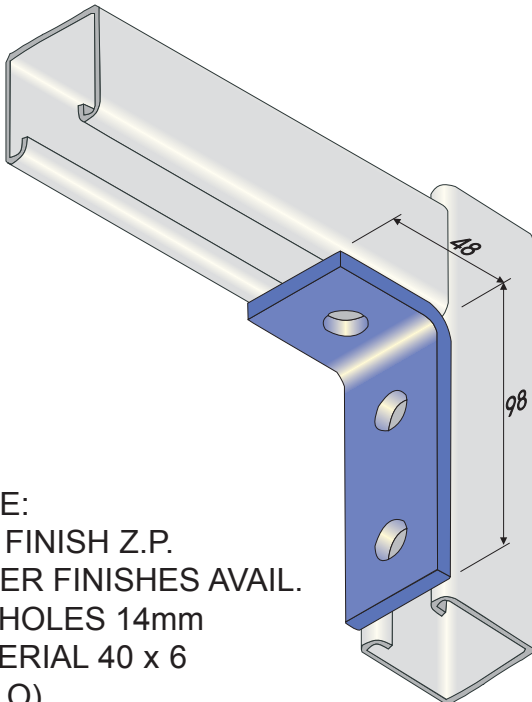

90 DEGREE ANGLE FITTINGS

FM1026
FM1068
FM1326
FM1346
FM1458

FM1068

FM1026

FM1326

FM1346

FM1458

NOTE:
 STD FINISH Z.P.
 OTHER FINISHES AVAIL.
 ALL HOLES 14mm
 MATERIAL 40 x 6
 (U.N.O)

90 DEGREE ANGLE FITTINGS

FM1033
FM1038
FM1325
FM2484

FM1325

FM2484

FM1038

FM1033

NOTE:
 STD FINISH Z.P.
 OTHER FINISHES AVAIL.
 ALL HOLES 14mm
 MATERIAL 40 x 6
 (U.N.O)

FM1034
FM1035
FM1037

90 DEGREE ANGLE FITTINGS

NOTE:
STD FINISH Z.P.
OTHER FINISHES AVAIL.
ALL HOLES 14mm
MATERIAL 40 x 6
(U.N.O)