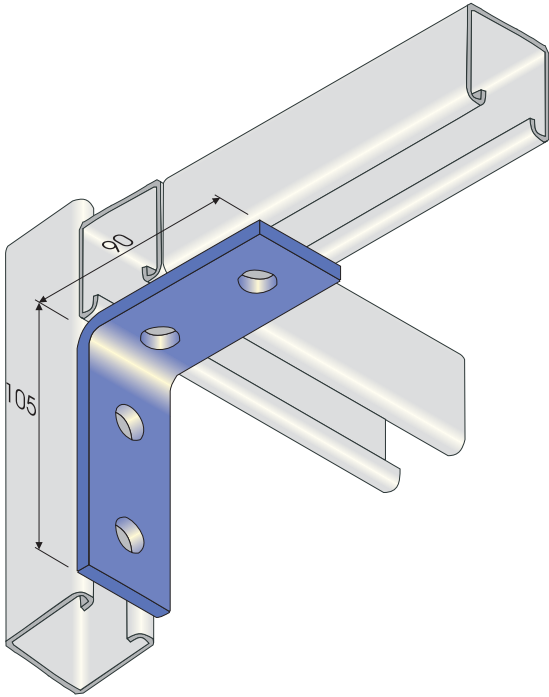

90 DEGREE ANGLE FITTINGS

FM1026
FM1068
FM1326
FM1346
FM1458

FM1068

FM1026

FM1326

FM1346

FM1458

NOTE:
 STD FINISH Z.P.
 OTHER FINISHES AVAIL.
 ALL HOLES 14mm
 MATERIAL 40 x 6
 (U.N.O)

90 DEGREE ANGLE FITTINGS

FM1033
FM1038
FM1325
FM2484

FM1325

FM2484

FM1038

FM1033

NOTE:
 STD FINISH Z.P.
 OTHER FINISHES AVAIL.
 ALL HOLES 14mm
 MATERIAL 40 x 6
 (U.N.O)

FM1034
FM1035
FM1037

90 DEGREE ANGLE FITTINGS

NOTE:
STD FINISH Z.P.
OTHER FINISHES AVAIL.
ALL HOLES 14mm
MATERIAL 40 x 6
(U.N.O)