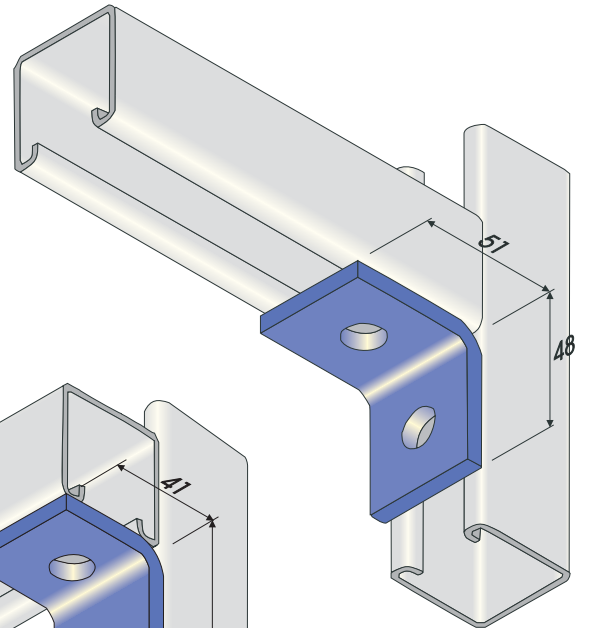

90 DEGREE ANGLE FITTINGS

FM1026
FM1068
FM1326
FM1346
FM1458

FM1068

FM1026

FM1326

FM1346

FM1458

NOTE:
 STD FINISH Z.P.
 OTHER FINISHES AVAIL.
 ALL HOLES 14mm
 MATERIAL 40 x 6
 (U.N.O)

90 DEGREE ANGLE FITTINGS

FM1033
FM1038
FM1325
FM2484

FM1325

FM2484

FM1038

FM1033

NOTE:
 STD FINISH Z.P.
 OTHER FINISHES AVAIL.
 ALL HOLES 14mm
 MATERIAL 40 x 6
 (U.N.O)

FM1034
FM1035
FM1037

90 DEGREE ANGLE FITTINGS

NOTE:
STD FINISH Z.P.
OTHER FINISHES AVAIL.
ALL HOLES 14mm
MATERIAL 40 x 6
(U.N.O)