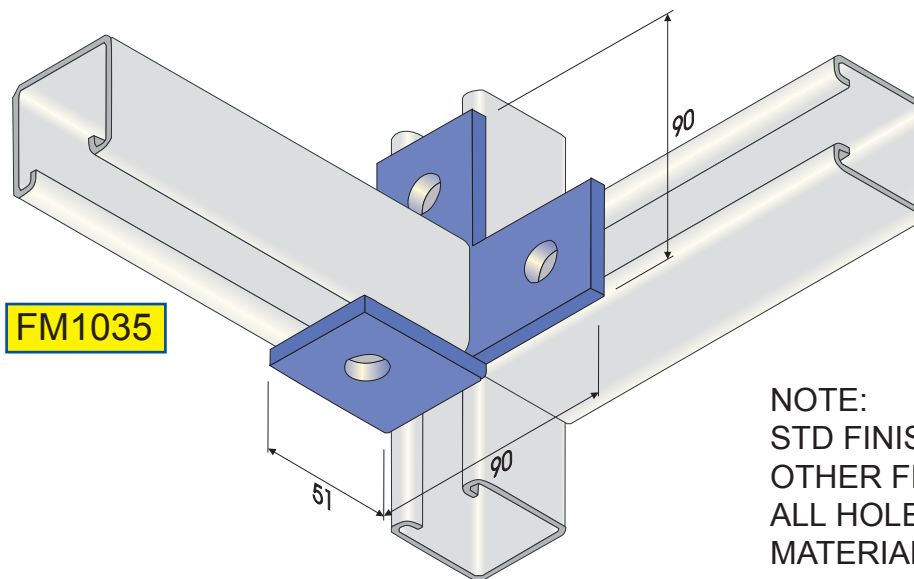

90 DEGREE ANGLE FITTINGS

FM1026
FM1068
FM1326
FM1346
FM1458

FM1068

FM1026

FM1326

FM1346

FM1458

NOTE:
 STD FINISH Z.P.
 OTHER FINISHES AVAIL.
 ALL HOLES 14mm
 MATERIAL 40 x 6
 (U.N.O)

90 DEGREE ANGLE FITTINGS

FM1033
FM1038
FM1325
FM2484

FM1325

FM2484

FM1038

FM1033

NOTE:
 STD FINISH Z.P.
 OTHER FINISHES AVAIL.
 ALL HOLES 14mm
 MATERIAL 40 x 6
 (U.N.O)

FM1034
FM1035
FM1037

90 DEGREE ANGLE FITTINGS

NOTE:
STD FINISH Z.P.
OTHER FINISHES AVAIL.
ALL HOLES 14mm
MATERIAL 40 x 6
(U.N.O)