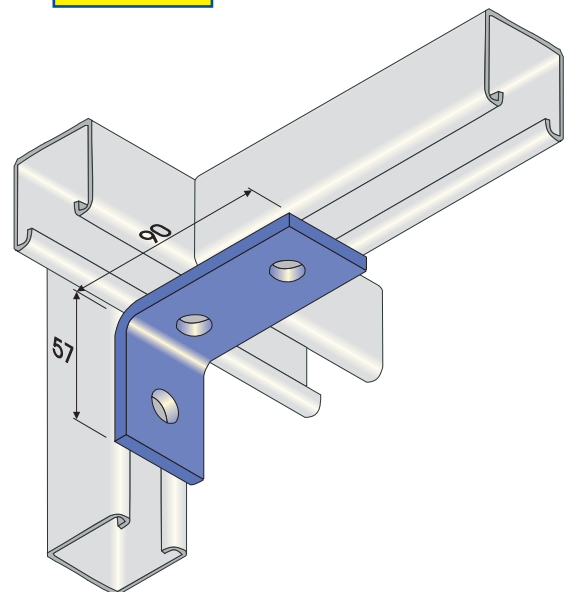

90 DEGREE ANGLE FITTINGS

FM1026
FM1068
FM1326
FM1346
FM1458

FM1068

FM1026

FM1326

FM1346

FM1458

NOTE:
 STD FINISH Z.P.
 OTHER FINISHES AVAIL.
 ALL HOLES 14mm
 MATERIAL 40 x 6
 (U.N.O)

90 DEGREE ANGLE FITTINGS

FM1033
FM1038
FM1325
FM2484

FM1325

FM2484

FM1038

FM1033

NOTE:
 STD FINISH Z.P.
 OTHER FINISHES AVAIL.
 ALL HOLES 14mm
 MATERIAL 40 x 6
 (U.N.O)

FM1034
FM1035
FM1037

90 DEGREE ANGLE FITTINGS

NOTE:
STD FINISH Z.P.
OTHER FINISHES AVAIL.
ALL HOLES 14mm
MATERIAL 40 x 6
(U.N.O)