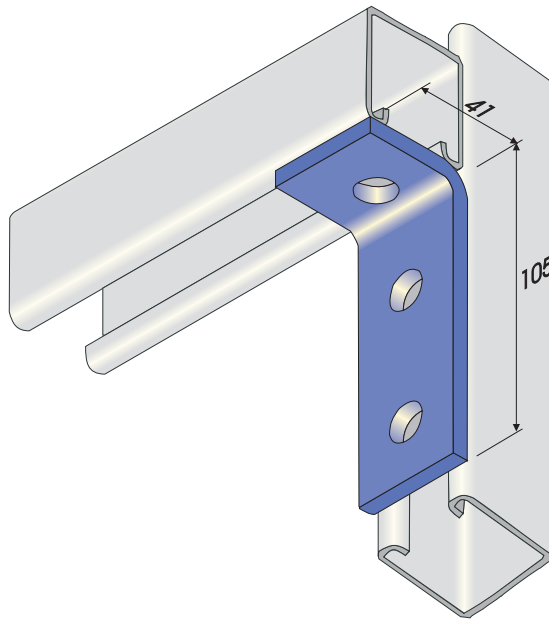

90 DEGREE ANGLE FITTINGS

FM1026
FM1068
FM1326
FM1346
FM1458

FM1068

FM1026

FM1326

FM1346

FM1458

NOTE:
 STD FINISH Z.P.
 OTHER FINISHES AVAIL.
 ALL HOLES 14mm
 MATERIAL 40 x 6
 (U.N.O)

90 DEGREE ANGLE FITTINGS

FM1033
FM1038
FM1325
FM2484

FM1325

FM2484

FM1038

FM1033

NOTE:
 STD FINISH Z.P.
 OTHER FINISHES AVAIL.
 ALL HOLES 14mm
 MATERIAL 40 x 6
 (U.N.O)

FM1034
FM1035
FM1037

90 DEGREE ANGLE FITTINGS

NOTE:
STD FINISH Z.P.
OTHER FINISHES AVAIL.
ALL HOLES 14mm
MATERIAL 40 x 6
(U.N.O)